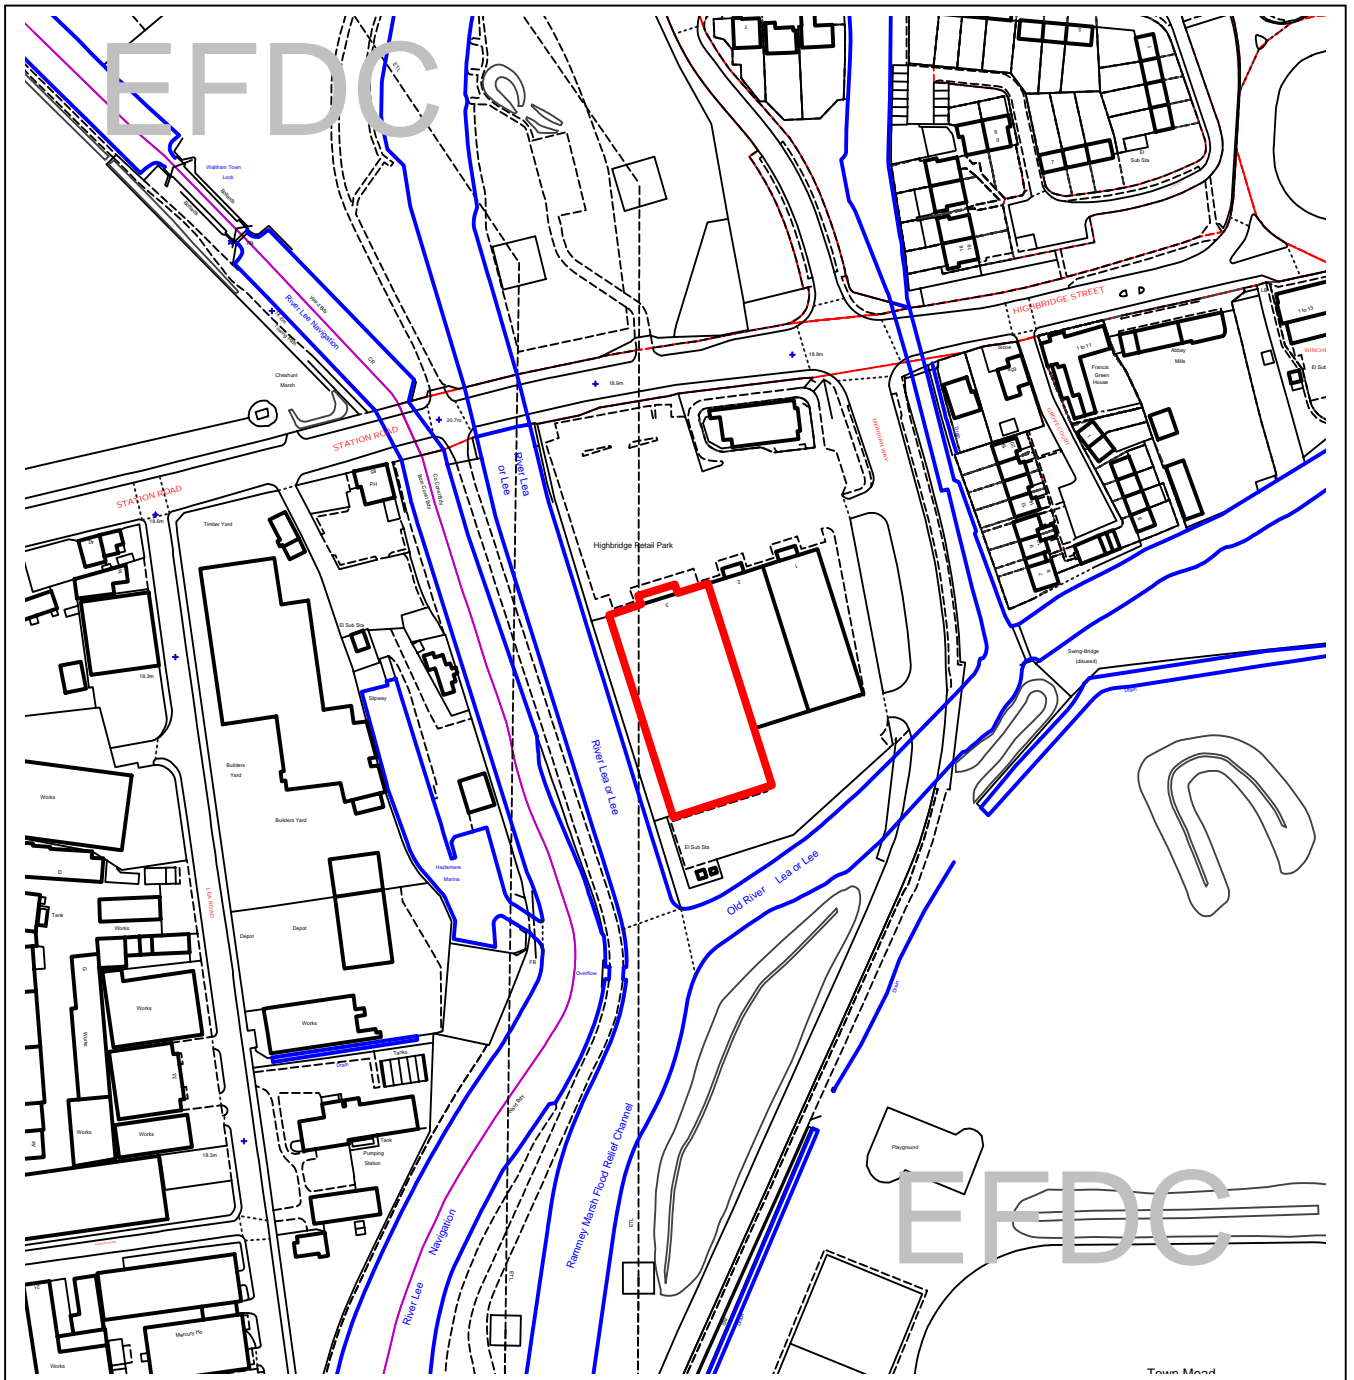

Epping Forest District Council

District Development Control Committee

The material contained in this plot has been reproduced from an Ordnance Survey map with the permission of the Controller of Her Majesty's Stationery. (c) Crown Copyright. Unauthorised reproduction infringes Crown Copyright and may lead to prosecution or civil proceedings.

EFDC licence No.100018534

Agenda Item Number:	9
Application Number:	EPF/1771/08
Site Name:	Unit 1, Highbridge Retail Park, Highbridge Street, Waltham Abbey, EN9 1BY
Scale of Plot:	1/2500